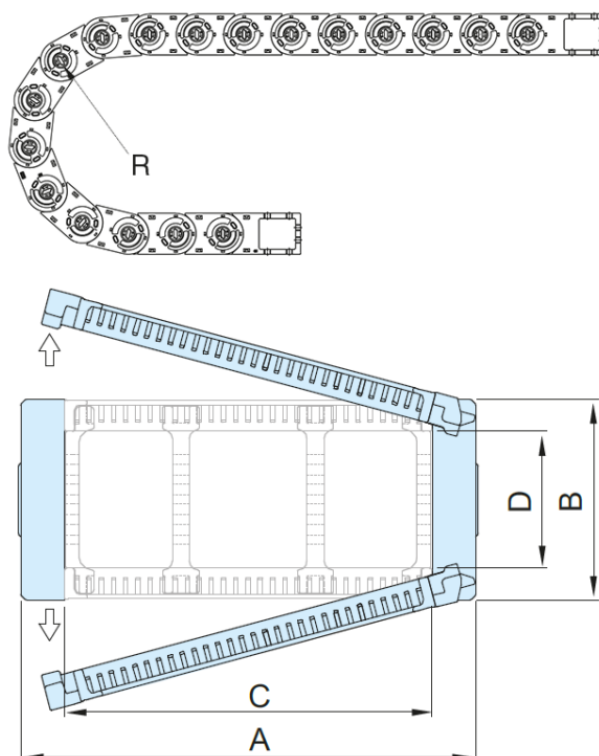

Article number: 18ST044S035R070

Description: ST Shift cable chain, ST044S.35 Radius 70 - Hoved nr. (1LK)

Type: ST 044S.35.R70

Measures

A = 56
B = 38
C = 35
D = 26
I = 44
R = 070